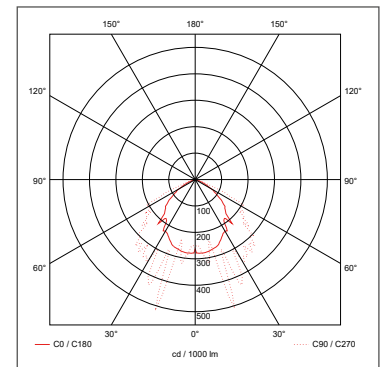

Emergency (DC)

OVIA Limited, Scolmore House, Mariner, Lichfield Road Industrial Estate,
Tamworth, Staffordshire, B79 7UL United Kingdom
T: +44 (0)1827 300640
E: sales@oviaUK.com | W: oviaUK.com

Catalogue

Section

DoC

Installation