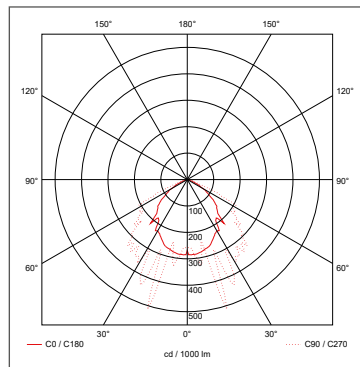

### Luminaire Output

Colour Temperature (K)	5500
Typical Luminous Flux (lm)	120
Beam Angle (°)	120
LED Lifetime (L70) (Hours)	30000

### Escape Route 1 lux min

Mounting Height	Axial/Wall	Axial/Axial	Transverse/Axial	Transverse/Transverse	Transverse/Wall
2.0m	3	7	6	5.5	2
2.5m	3	8	7	6	2.5
3.0m	3.2	8.8	7.8	6.8	2.6

Illuminance values based on a maintenance factor of 0.8  
Photometric spacing data 1 Lux (centre to centre in metres on emergency escape routes)

### Escape Route 1 lux min

Mounting Height	Axial/Wall	Axial/Axial	Transverse/Axial	Transverse/Transverse	Transverse/Wall
2.0m	2.5	6.5	6	5.5	2
2.5m	3	7	6.5	5.5	2
3.0m	3	7	6.5	6	2.5

Illuminance values based on a maintenance factor of 0.8  
Photometric spacing data 1 Lux (centre to centre in metres on emergency escape routes)