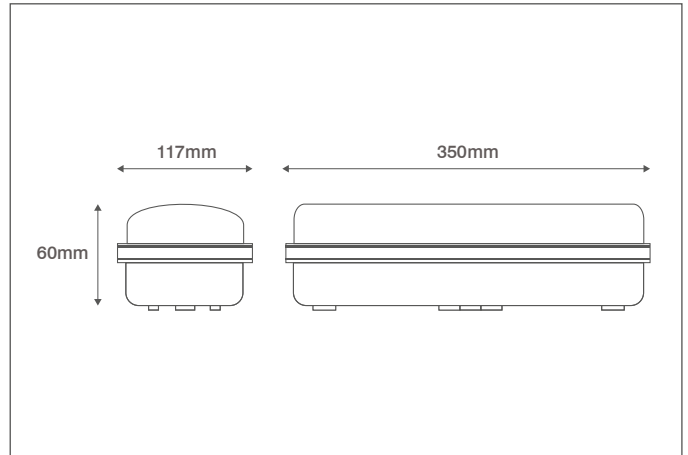

Description: 3W Emergency LED Maintained Self-Test Bulkhead

### General Information

Dimensions (mm)	350 (L) x 60 (D) x 116 (H)
Materials	Housing: Polycarbonate; Diffuser: Polycarbonate
Colour	White
Product Weight (Kg)	0.5
Ingress Protection	IP65
Self-Test Facility	Yes
Warranty (Years)	5